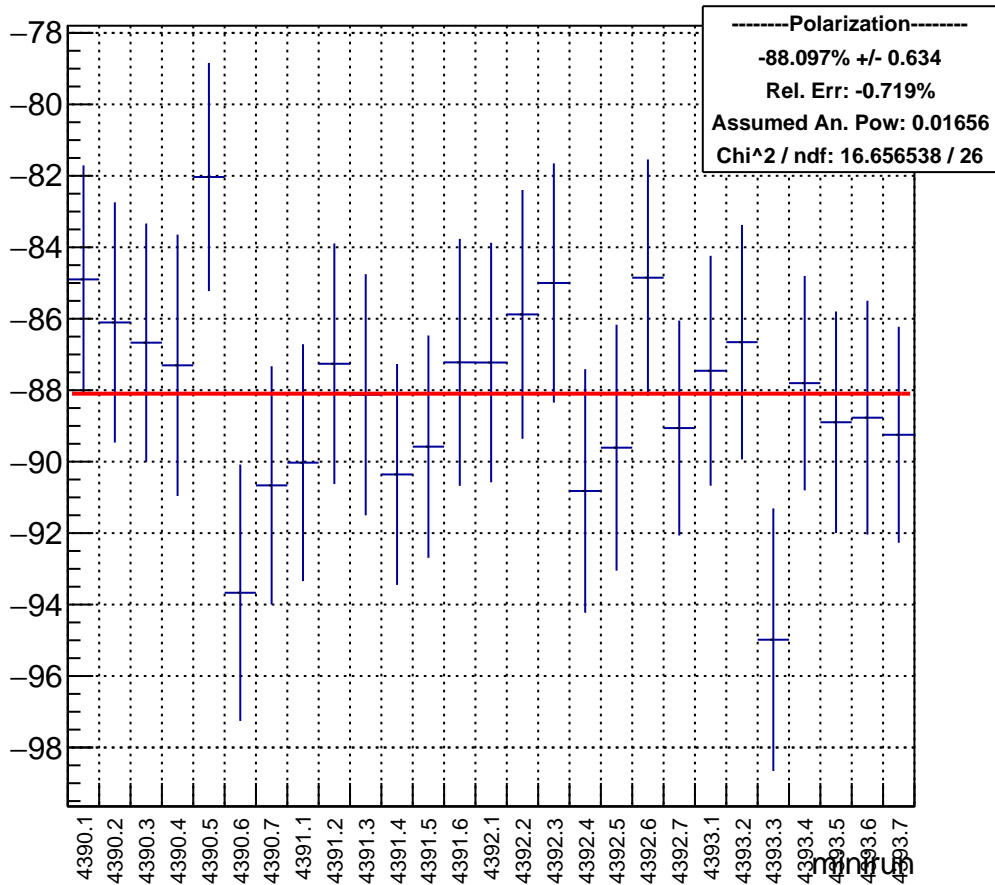

Polarization by minirun: snail8 (Acc4)

polarization

Polarization Pull Plot

Asymmetry by minirun: snail8 (Acc4)

asymmetry / ppt