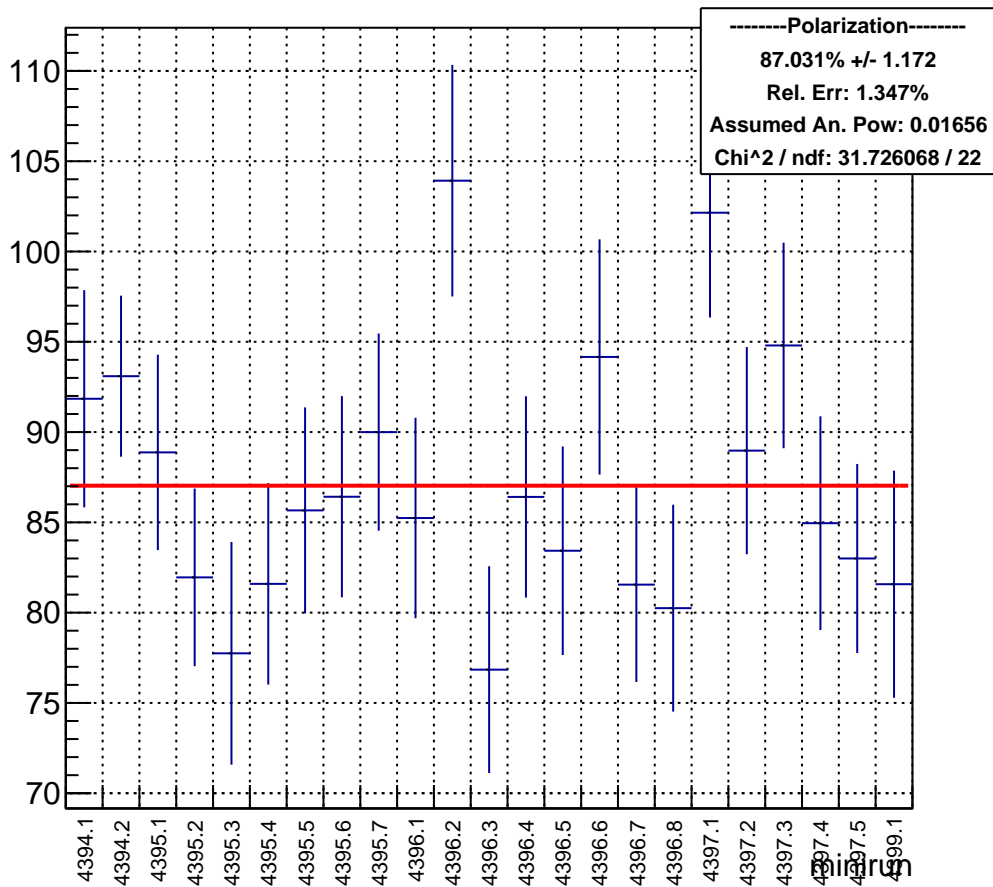

Polarization by minirun: snail9 (Acc0)

polarization

Polarization Pull Plot

Asymmetry by minirun: snail9 (Acc0)

asymmetry / ppt