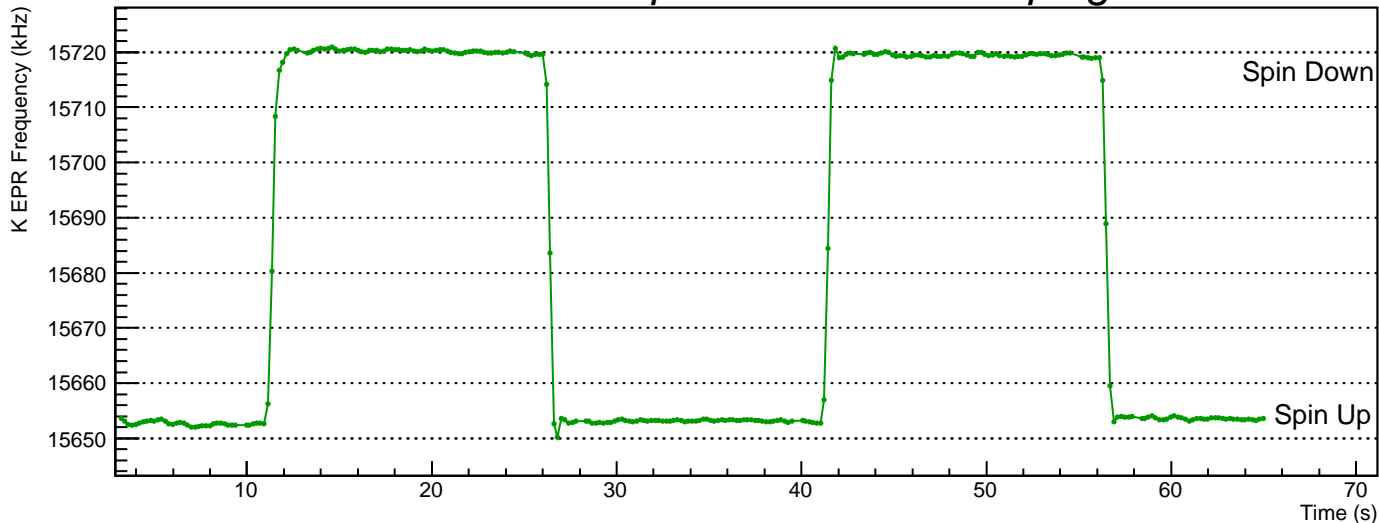

# EPR AFP Sweep with Parallel Pumping

### NMR during AFP: Down to Up

### NMR during AFP: Up to Down