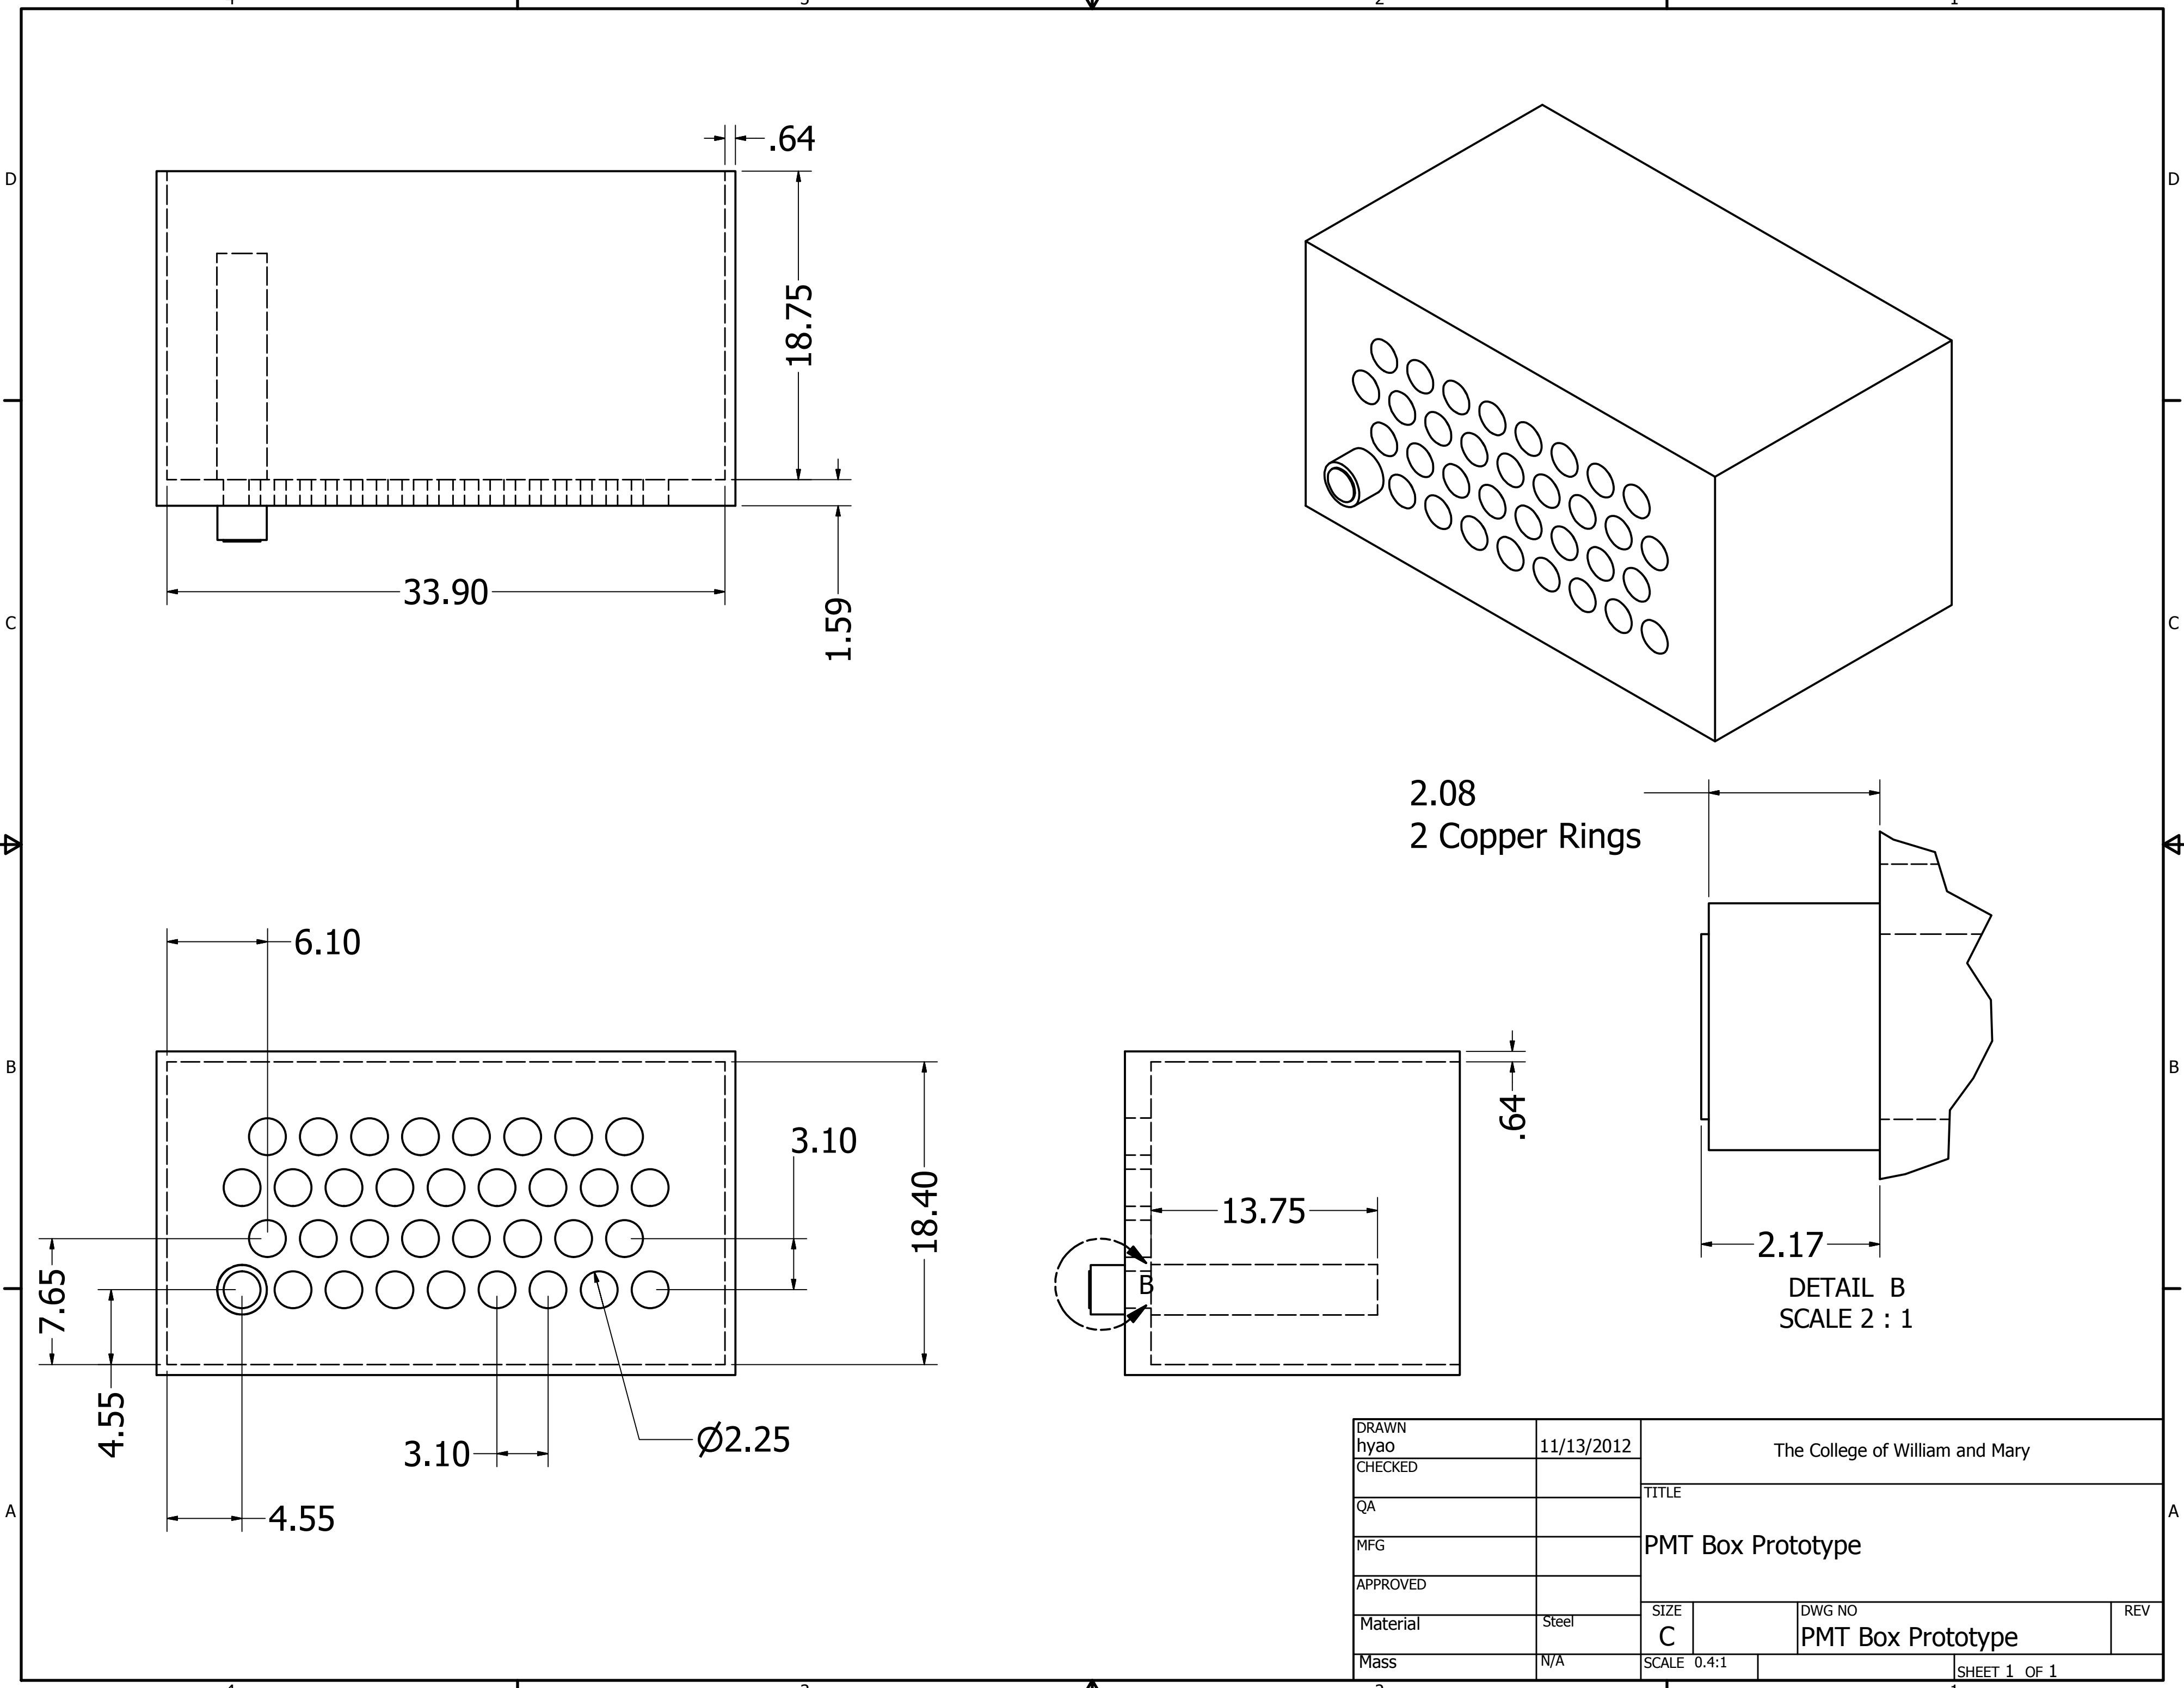

PRODUCED BY AN AUTODESK EDUCATIONAL PRODUCT

PRODUCED BY AN AUTODESK EDUCATIONAL PRODUCT

2.08
2 Copper Rings

DETAIL B
SCALE 2 : 1

DRAWN hyao	11/13/2012	The College of William and Mary		
CHECKED		TITLE		
QA		PMT Box Prototype		
MFG				
APPROVED				
Material	Steel	SIZE C	DWG NO PMT Box Prototype	REV
Mass	N/A	SCALE 0.4:1	SHEET 1 OF 1	