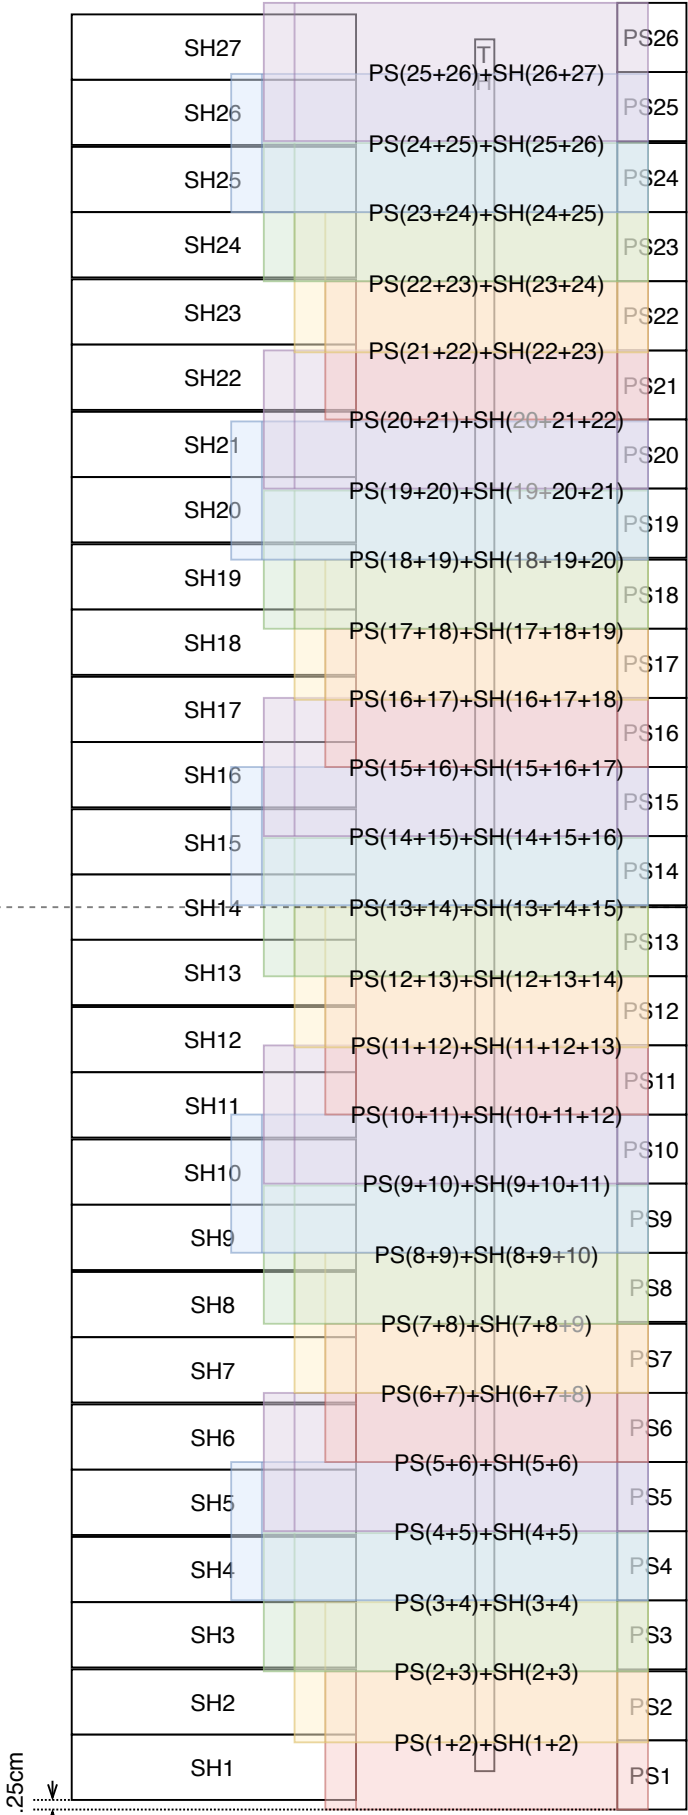

26 new preshower blocks

1.25cm

Shower

Gap between blocks:1.25mm

PS

Gap between blocks:0.5mm