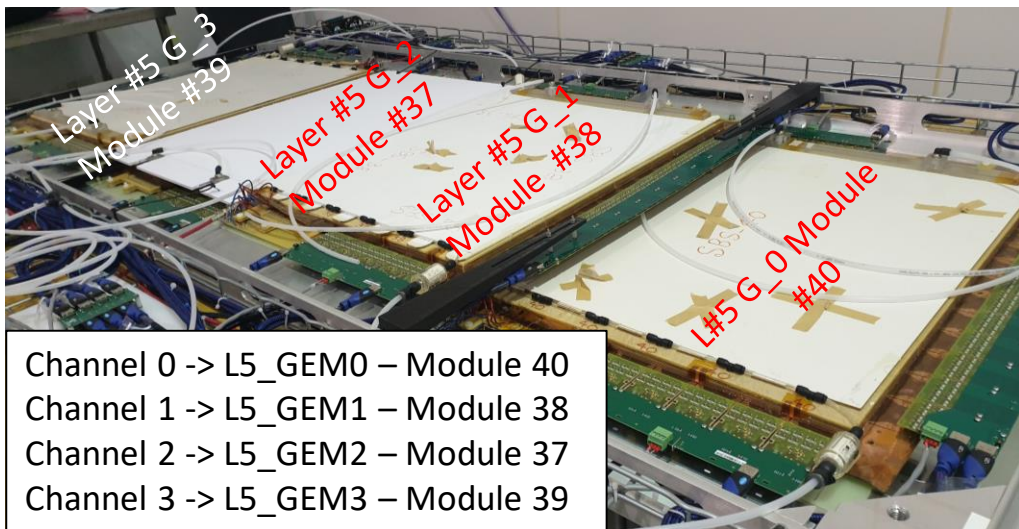

UVa GEM layer #5 HV Test Results

HV tests done on 2/17/2020 on the assembly table; before being moved to the cosmic stand.

At 2 KV on Nitrogen 15/module flow rate

iseg SNMP Control Version 1.1.8.0

File System Module Channel Help

3 Modules found. Connected to E08C0 sn. 736790 at Slot 2

Slot	Channel	Vset (V)	Vmeasure (V)	Vnominal (V)	Iset (mA)	Imeasure (mA)	Inominal (mA)	Status	CV	CC
Slot 0 7300266	Channel 0	2,000.00	-2,000.04	-6,000.00	T 0.800	0.363 mA	1.000	On	Yellow	
Slot 1 7300267	Channel 1	2,000.00	-2,000.03	-6,000.00	T 0.800	0.363 mA	1.000	On	Yellow	
Slot 2 736790	Channel 2	2,000.00	-2,000.12	-6,000.00	T 0.800	0.363 mA	1.000	On	Yellow	
	Channel 3	2,000.00	-2,000.09	-6,000.00	T 0.800	0.362 mA	1.000	On	Yellow	

Channel 0 -> L5_GEM0 – Module 40
 Channel 1 -> L5_GEM1 – Module 38
 Channel 2 -> L5_GEM2 – Module 37
 Channel 3 -> L5_GEM3 – Module 39

At 3 KV on Nitrogen 15/module flow rate

iseg SNMP Control Version 1.1.8.0

At 4.2 KV on Nitrogen 15/module flow rate

iseg SNMP Control Version 1.1.8.0

File System Module Channel Help

3 Modules found. Connected to E08C0 sn. 736790 at Slot 2

Slot	Channel	Vset (V)	Vmeasure (V)	Vnominal (V)	Iset (mA)	Imeasure (mA)	Inominal (mA)	Status	CV	CC
Slot 0 7300266	Channel 0	4,200.00	-4,200.15	-6,000.00	T 0.800	0.762 mA	1.000	On	Yellow	
Slot 1 7300267	Channel 1	4,200.00	-4,200.13	-6,000.00	T 0.800	0.763 mA	1.000	On	Yellow	
Slot 2 736790	Channel 2	4,200.00	-4,200.38	-6,000.00	T 0.800	0.763 mA	1.000	On	Yellow	
	Channel 3	4,200.00	-4,200.17	-6,000.00	T 0.800	0.761 mA	1.000	On	Yellow	