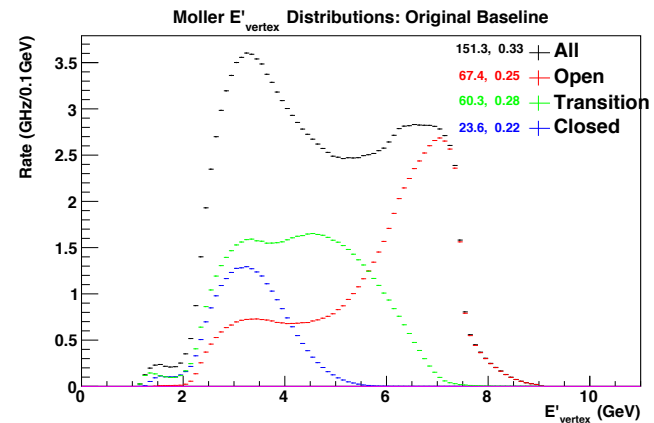

Half-width, “full-stack” Shower-max

Baseline (original)

HalfOpen/HalfClosed

Full-width, “full-stack” Shower-max

HalfOpen/FullClosed

Baseline (original)

HalfOpen/HalfClosed

HalfOpen/FullClosed

Original Baseline versus half Open/ Full Closed