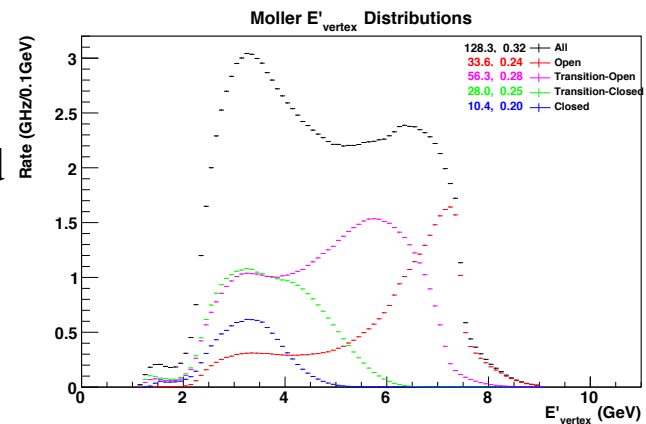

Half-width, “full-stack” Shower-max

Baseline (original)

HalfOpen/HalfClosed

Full-width, “full-stack” Shower-max

HalfOpen/FullClosed

Baseline (original)

HalfOpen/HalfClosed

HalfOpen/FullClosed

Original Baseline versus half Open/ Full Closed