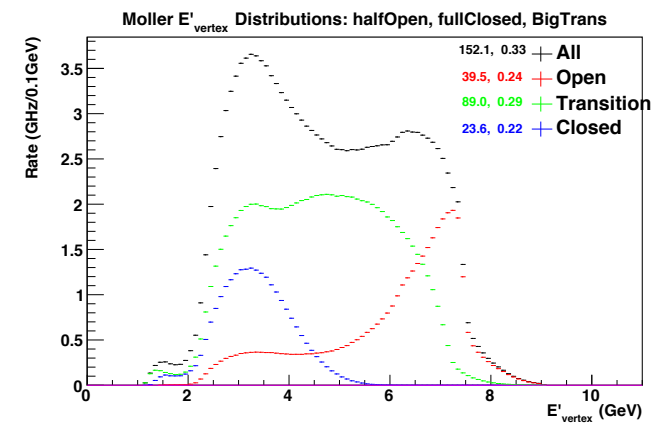

Half-width, “full-stack” Shower-max

Baseline (original)

HalfOpen/HalfClosed

Full-width, “full-stack” Shower-max

HalfOpen/FullClosed

Baseline (original)

HalfOpen/HalfClosed

HalfOpen/FullClosed

Original Baseline versus half Open/ Full Closed