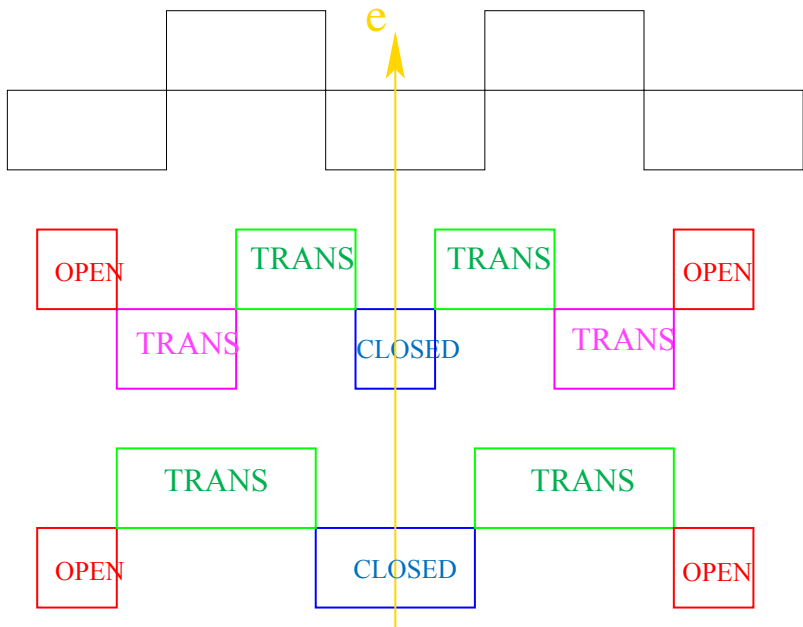

Half-width, “full-stack” Shower-max

Baseline (original)

HalfOpen/HalfClosed

Full-width, “full-stack” Shower-max

HalfOpen/FullClosed

Baseline (original)

HalfOpen/HalfClosed

HalfOpen/FullClosed

Original Baseline versus half Open/ Full Closed