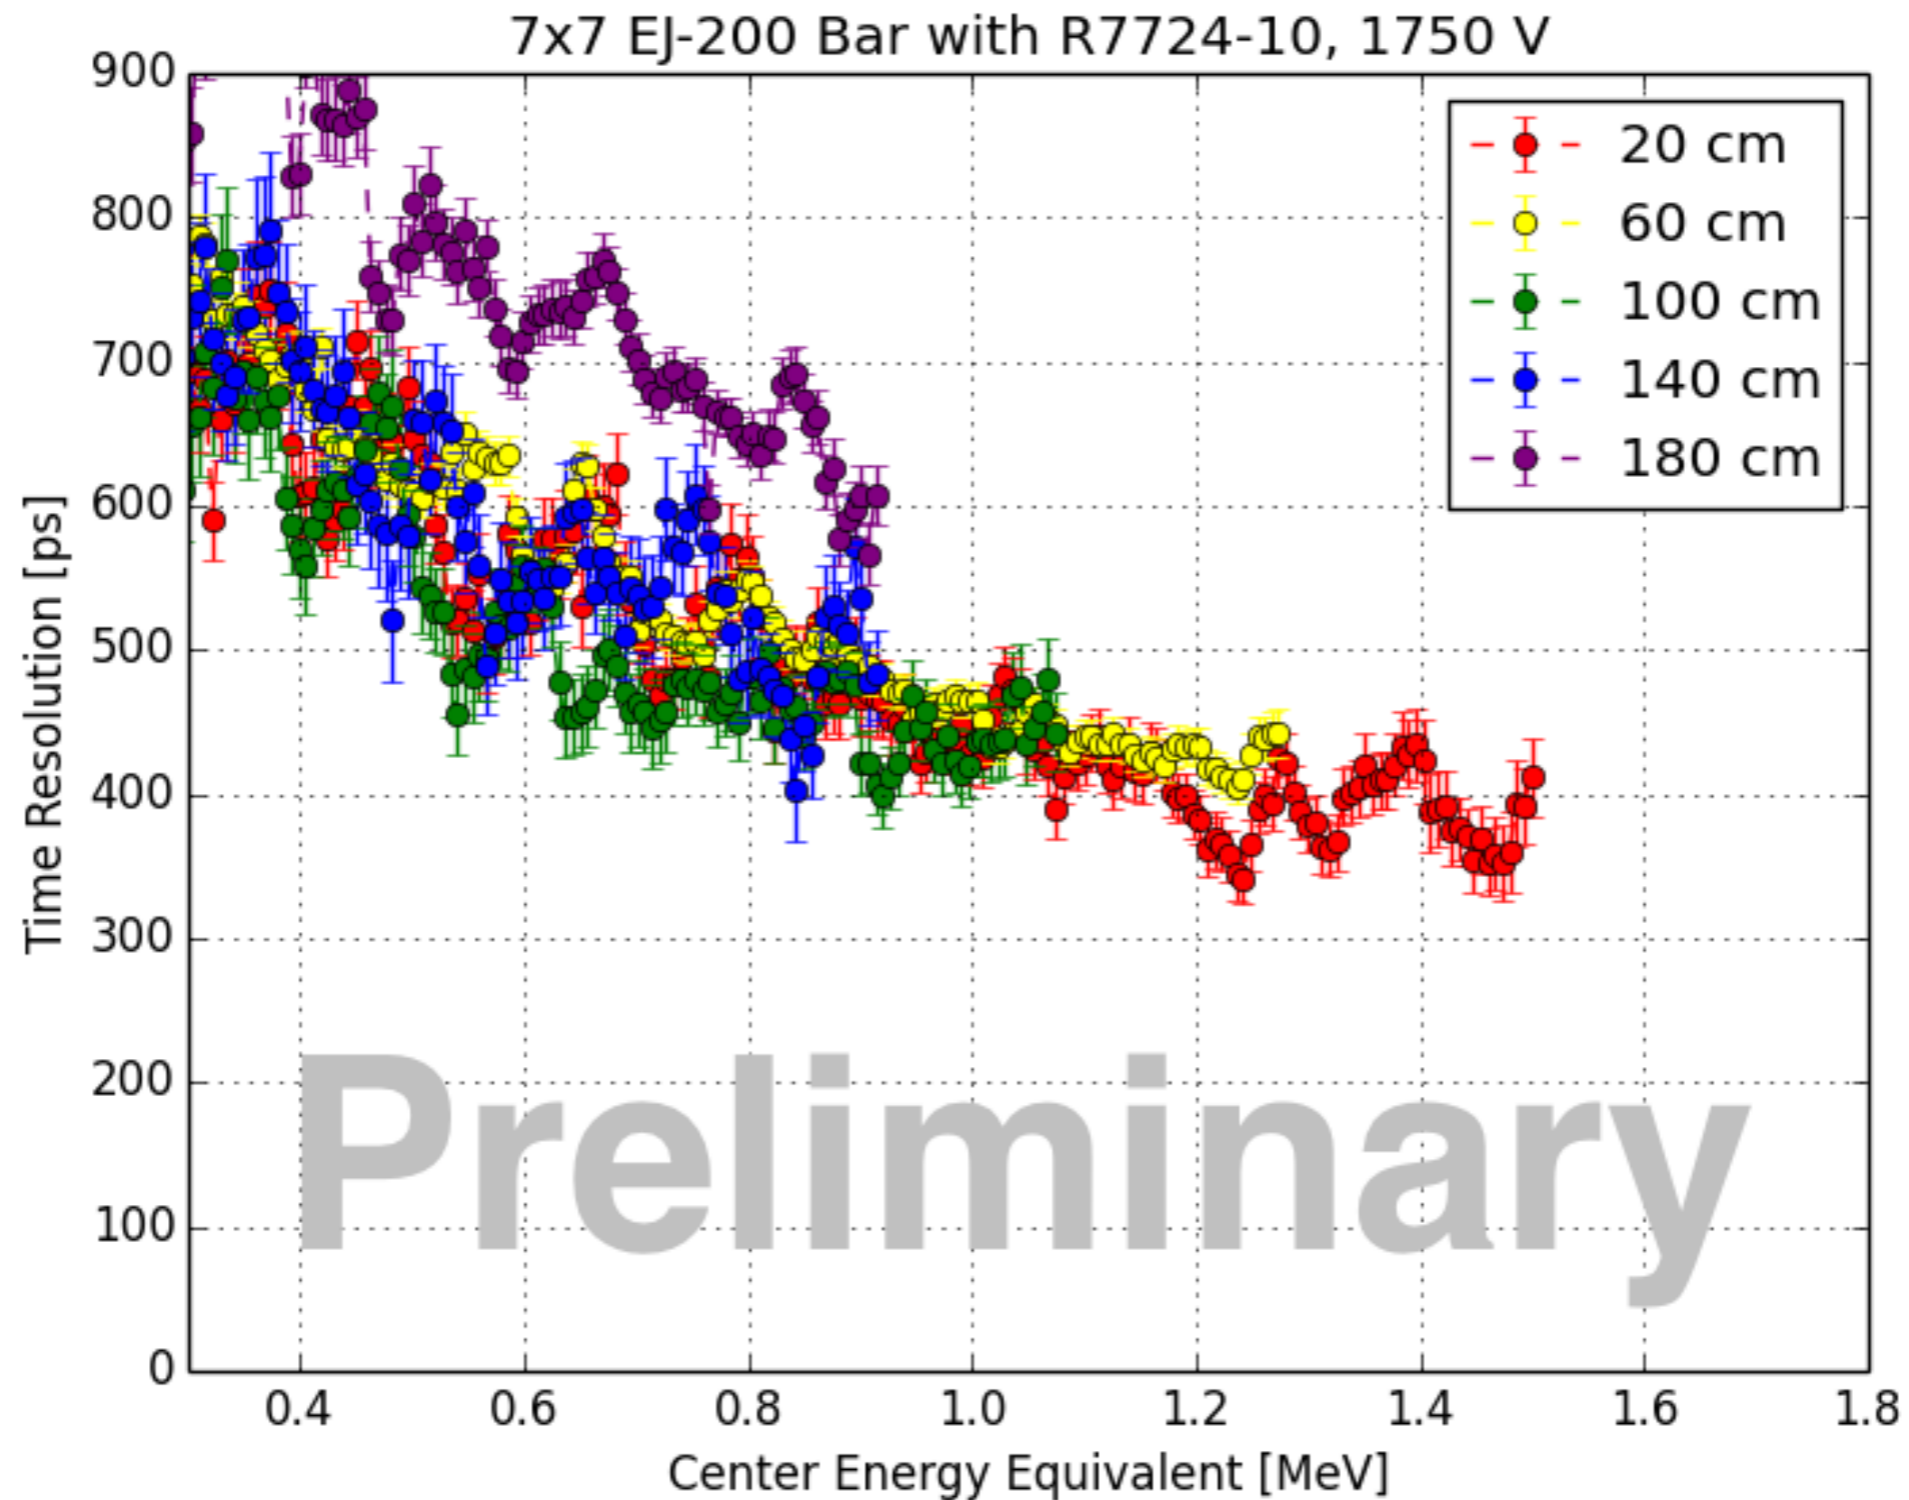

BAND: PMT

Resolution Updates

Efrain Segarra
SRC Meeting
5/3/2017

Setups studied past week

- 7x7 EJ-200 Bar (2m long) with 2" PMTs
- 5x5 EJ-200 Bar (60 cm long) with 1" PMTs
- Monday: added light guides for 7x7 bar w/ 2" PMTs

Last Time

5x5 EJ-200 Bar (2m long) with 2" PMTs

7x7 EJ-200 Bar (2m long) with 2" PMTs

7x7 EJ-200 Bar (2m long) with 2" PMTs

5x5 EJ-200 Bar (2m long) with 2" PMTs

R7724-10, 1750V

7x7 EJ-200 Bar (2m long) with 2" PMTs

5x5 EJ-200 Bar (2m long) with 2" PMTs

R7724-10, 1750V

- Need to finish analysis on 5x5 EJ-200 Bar with R13435 PMT for corresponding comparison plot

5x5 EJ-200 Bar (60cm long) with 1" PMTs

Upcoming

- Will compile report with all settings and resolutions so far
- Monday: attach light guides for 2" PMT to 7x7 EJ-200 bar