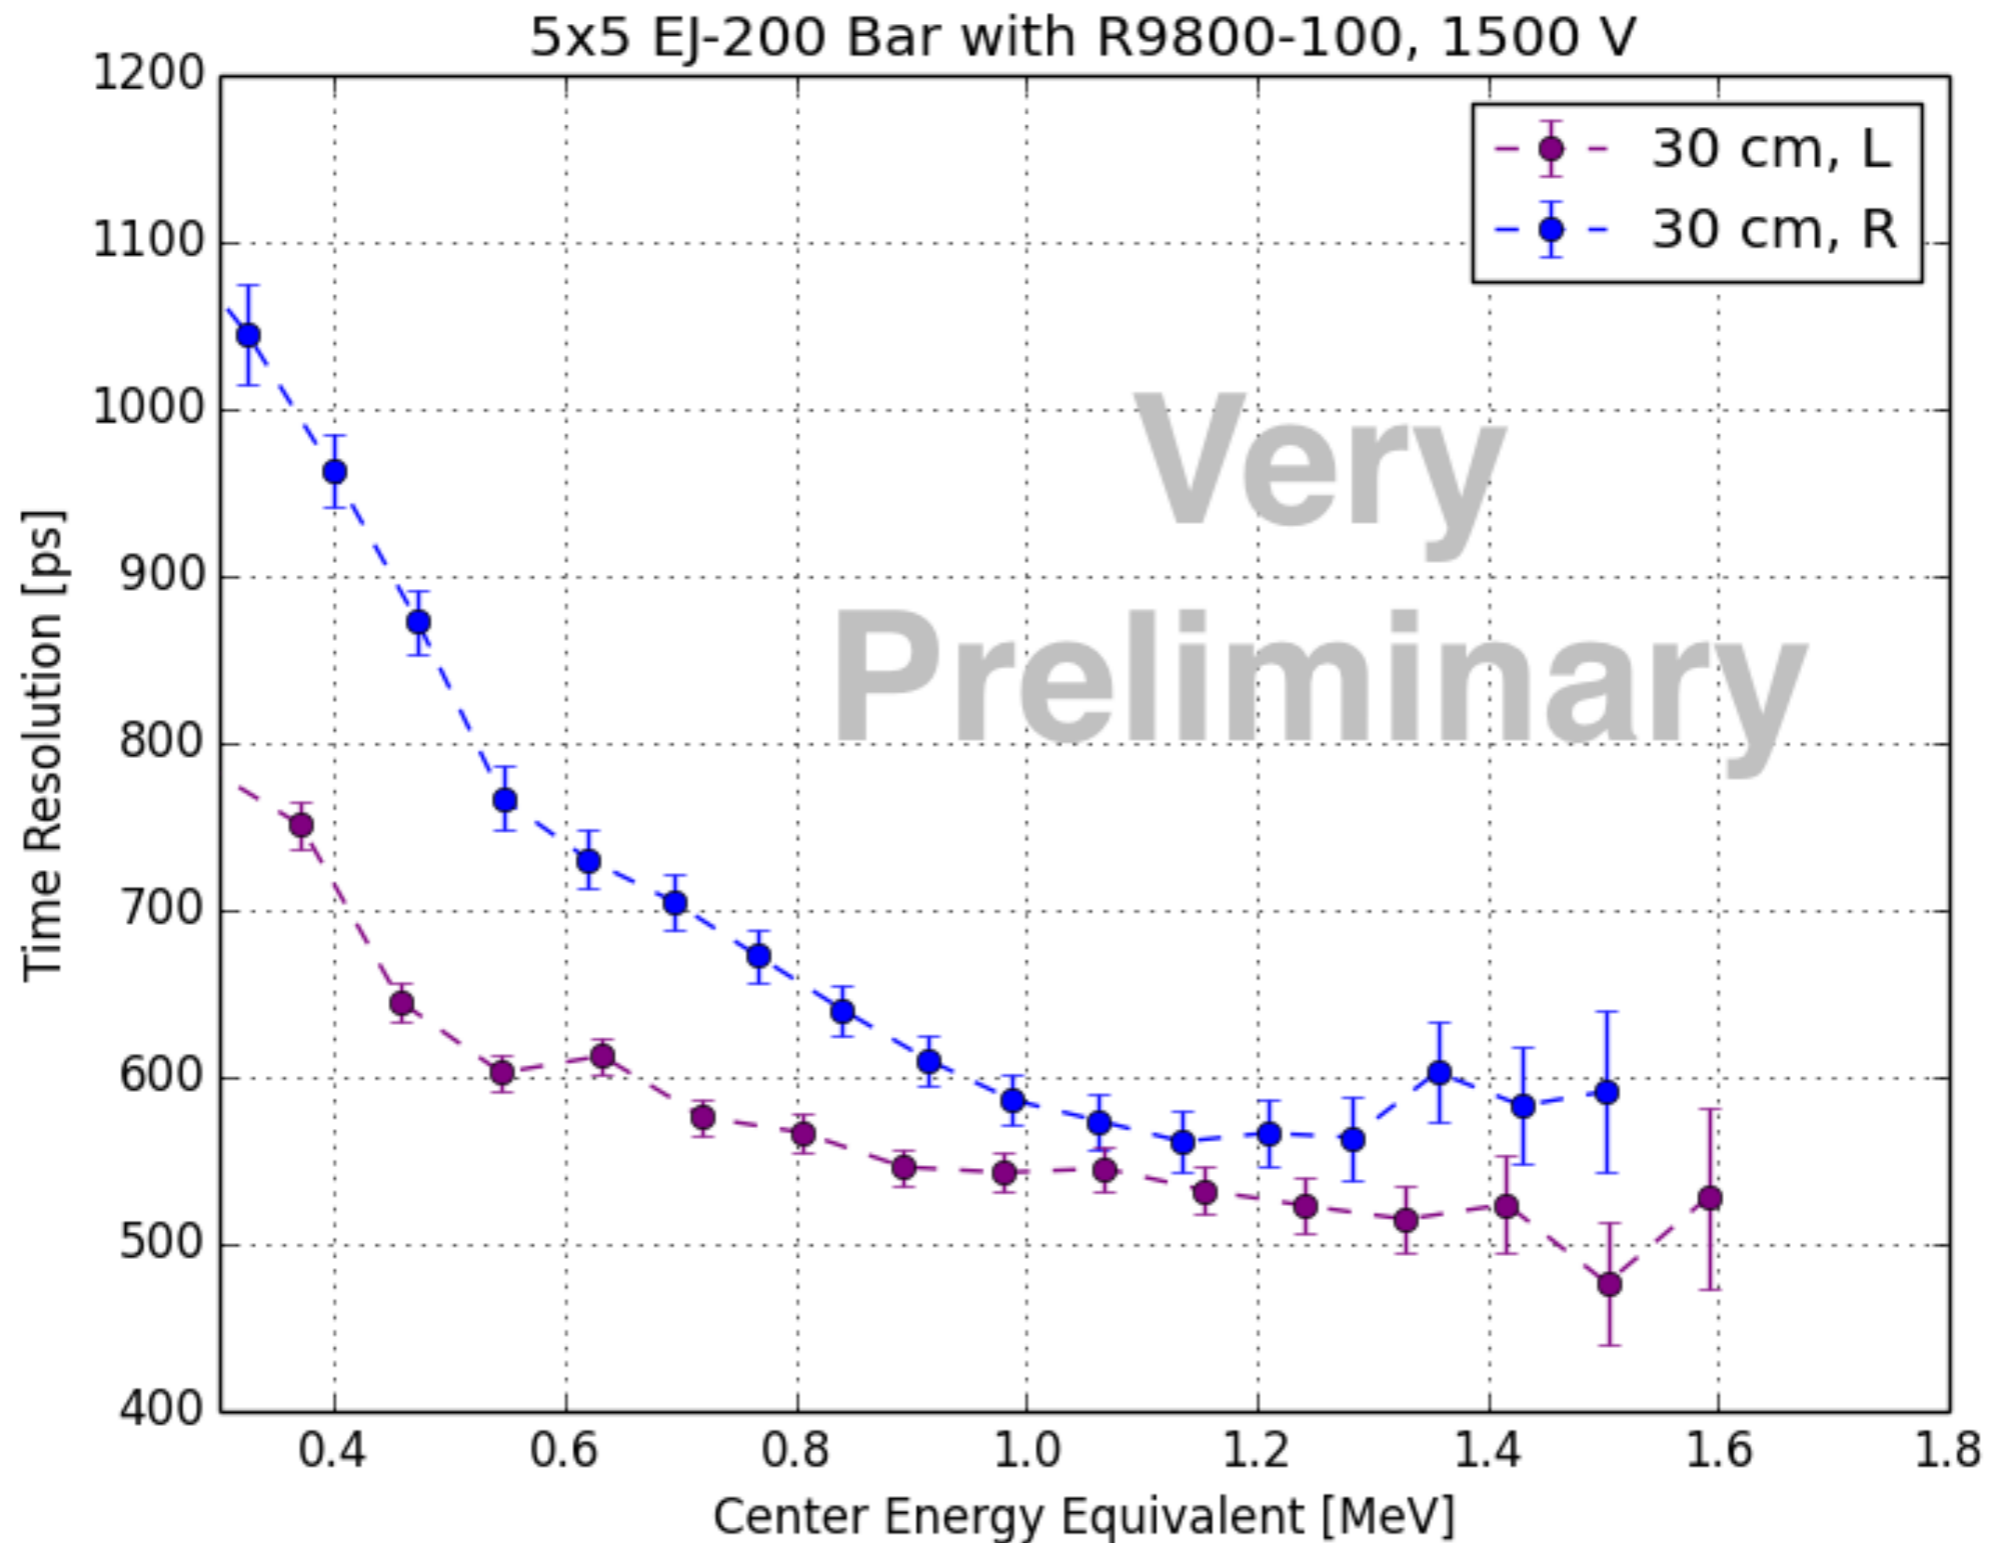

BAND: PMT

Resolution Updates

Efrain Segarra
SRC Meeting
5/3/2017

Setups studied past week

- 7x7 EJ-200 Bar (2m long) with 2" PMTs
- 5x5 EJ-200 Bar (60 cm long) with 1" PMTs
- Monday: added light guides for 7x7 bar w/ 2" PMTs

Last Time

5x5 EJ-200 Bar (2m long) with 2" PMTs

7x7 EJ-200 Bar (2m long) with 2" PMTs

7x7 EJ-200 Bar (2m long) with 2" PMTs

5x5 EJ-200 Bar (2m long) with 2" PMTs

R7724-10, 1750V

7x7 EJ-200 Bar (2m long) with 2" PMTs

5x5 EJ-200 Bar (2m long) with 2" PMTs

R7724-10, 1750V

- Need to finish analysis on 5x5 EJ-200 Bar with R13435 PMT for corresponding comparison plot

5x5 EJ-200 Bar (60cm long) with 1" PMTs

Upcoming

- Will compile report with all settings and resolutions so far
- Monday: attach light guides for 2" PMT to 7x7 EJ-200 bar