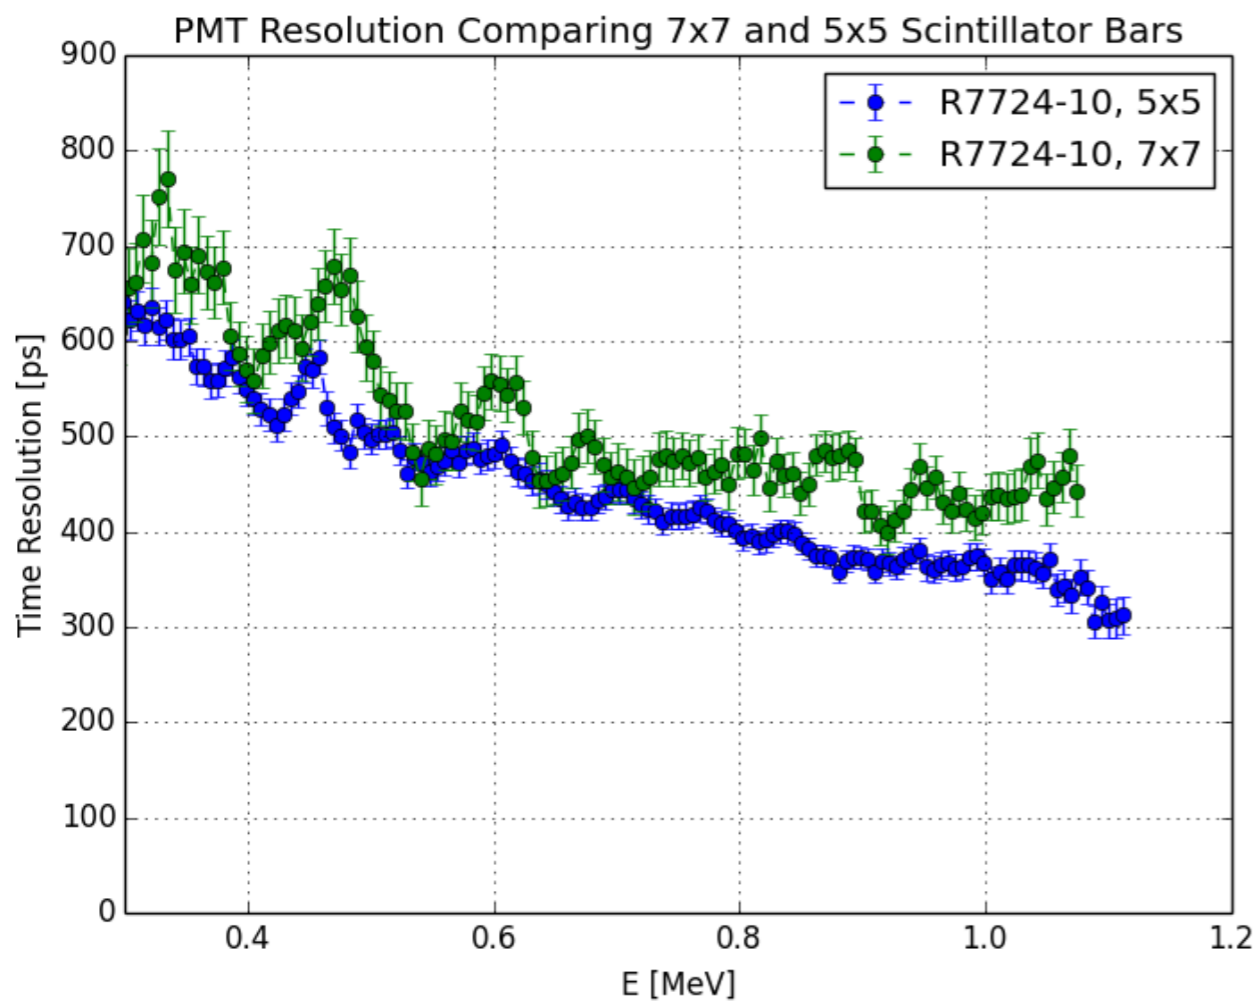

BAND: PMT

Resolution Updates

Efrain Segarra
SRC Meeting
5/3/2017

Setups studied past week

- 7x7 EJ-200 Bar (2m long) with 2" PMTs
- 5x5 EJ-200 Bar (60 cm long) with 1" PMTs
- Monday: added light guides for 7x7 bar w/ 2" PMTs

Last Time

5x5 EJ-200 Bar (2m long) with 2" PMTs

7x7 EJ-200 Bar (2m long) with 2" PMTs

7x7 EJ-200 Bar (2m long) with 2" PMTs

5x5 EJ-200 Bar (2m long) with 2" PMTs

R7724-10, 1750V

7x7 EJ-200 Bar (2m long) with 2" PMTs

5x5 EJ-200 Bar (2m long) with 2" PMTs

R7724-10, 1750V

- Need to finish analysis on 5x5 EJ-200 Bar with R13435 PMT for corresponding comparison plot

5x5 EJ-200 Bar (60cm long) with 1" PMTs

Upcoming

- Will compile report with all settings and resolutions so far
- Monday: attach light guides for 2" PMT to 7x7 EJ-200 bar