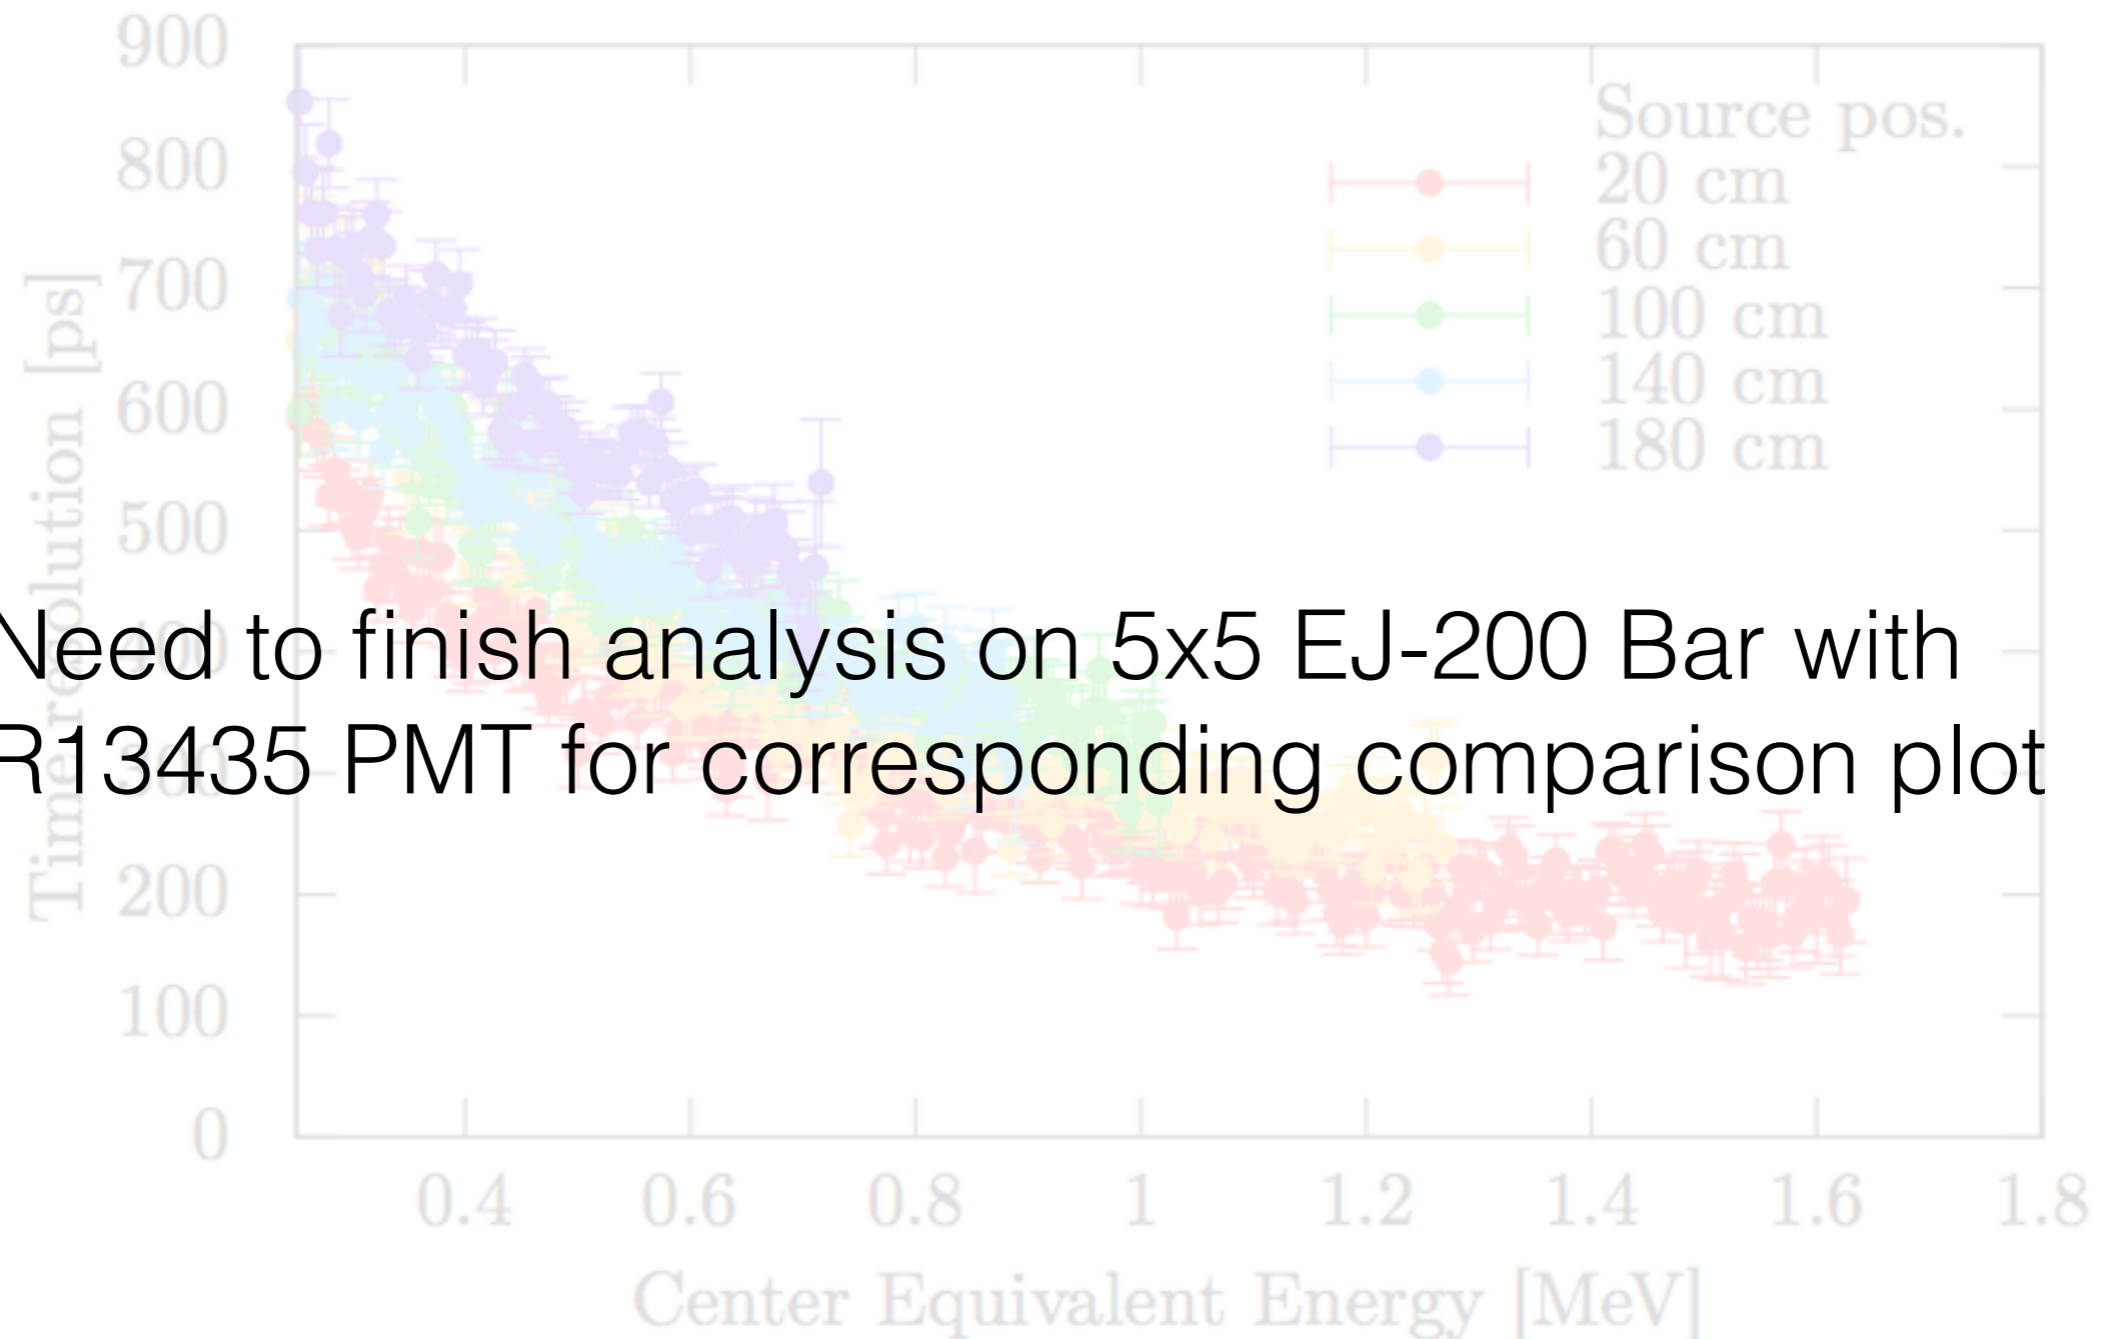

BAND: PMT

Resolution Updates

Efrain Segarra
SRC Meeting
5/3/2017

Setups studied past week

- 7x7 EJ-200 Bar (2m long) with 2" PMTs
- 5x5 EJ-200 Bar (60 cm long) with 1" PMTs
- Monday: added light guides for 7x7 bar w/ 2" PMTs

Last Time

5x5 EJ-200 Bar (2m long) with 2" PMTs

7x7 EJ-200 Bar (2m long) with 2" PMTs

7x7 EJ-200 Bar (2m long) with 2" PMTs

5x5 EJ-200 Bar (2m long) with 2" PMTs

R7724-10, 1750V

7x7 EJ-200 Bar (2m long) with 2" PMTs

5x5 EJ-200 Bar (2m long) with 2" PMTs

R7724-10, 1750V

- Need to finish analysis on 5x5 EJ-200 Bar with R13435 PMT for corresponding comparison plot

5x5 EJ-200 Bar (60cm long) with 1" PMTs

Upcoming

- Will compile report with all settings and resolutions so far
- Monday: attach light guides for 2" PMT to 7x7 EJ-200 bar