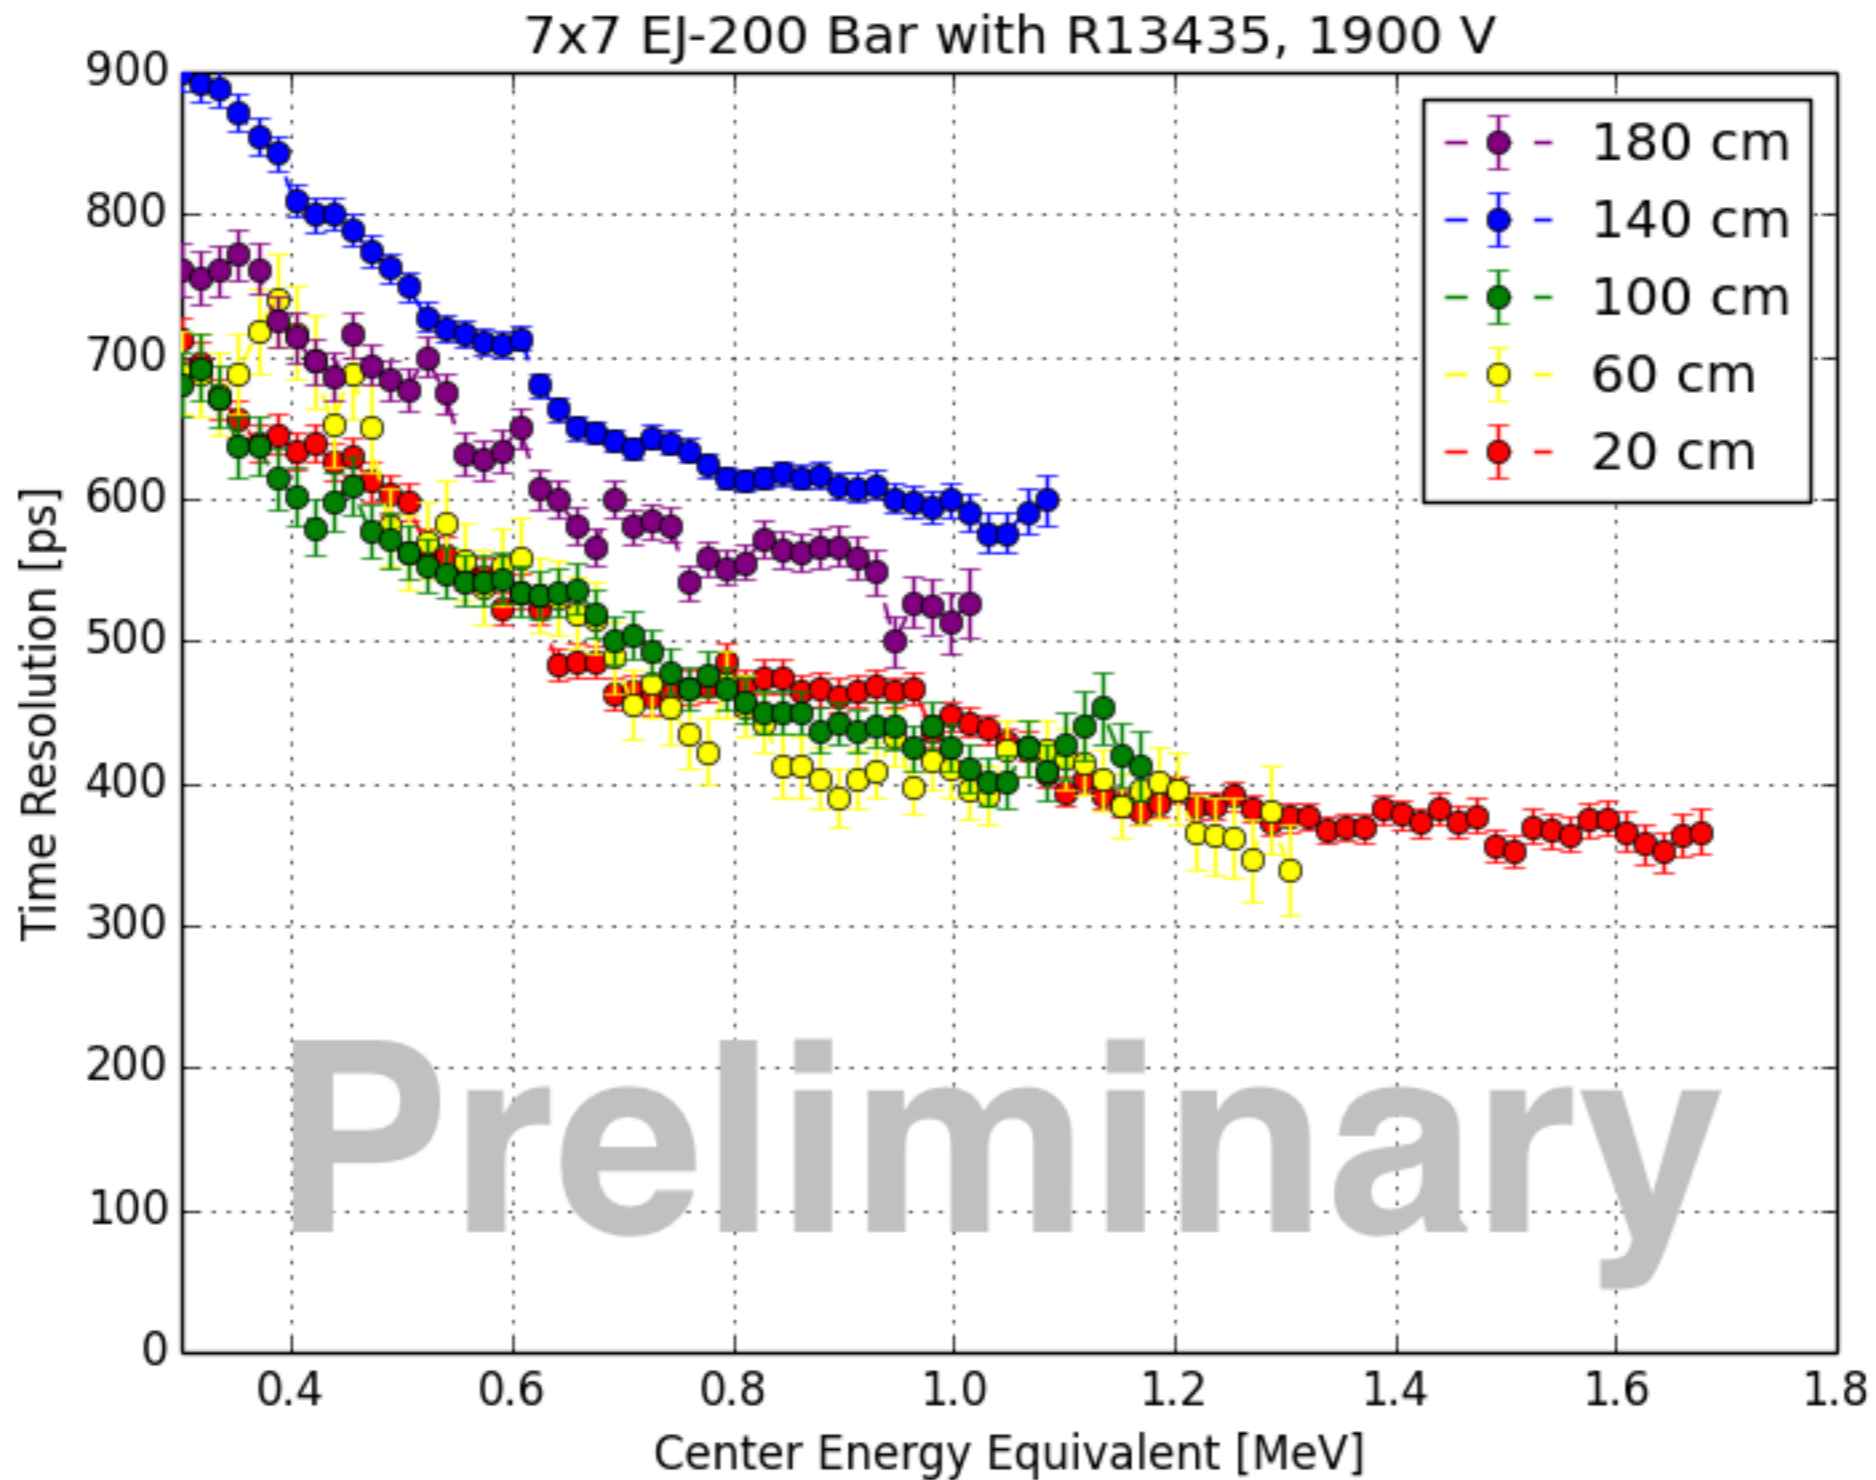

BAND: PMT

Resolution Updates

Efrain Segarra
SRC Meeting
5/3/2017

Setups studied past week

- 7x7 EJ-200 Bar (2m long) with 2" PMTs
- 5x5 EJ-200 Bar (60 cm long) with 1" PMTs
- Monday: added light guides for 7x7 bar w/ 2" PMTs

Last Time

5x5 EJ-200 Bar (2m long) with 2" PMTs

7x7 EJ-200 Bar (2m long) with 2" PMTs

7x7 EJ-200 Bar (2m long) with 2" PMTs

5x5 EJ-200 Bar (2m long) with 2" PMTs

R7724-10, 1750V

7x7 EJ-200 Bar (2m long) with 2" PMTs

5x5 EJ-200 Bar (2m long) with 2" PMTs

R7724-10, 1750V

- Need to finish analysis on 5x5 EJ-200 Bar with R13435 PMT for corresponding comparison plot

5x5 EJ-200 Bar (60cm long) with 1" PMTs

Upcoming

- Will compile report with all settings and resolutions so far
- Monday: attach light guides for 2" PMT to 7x7 EJ-200 bar