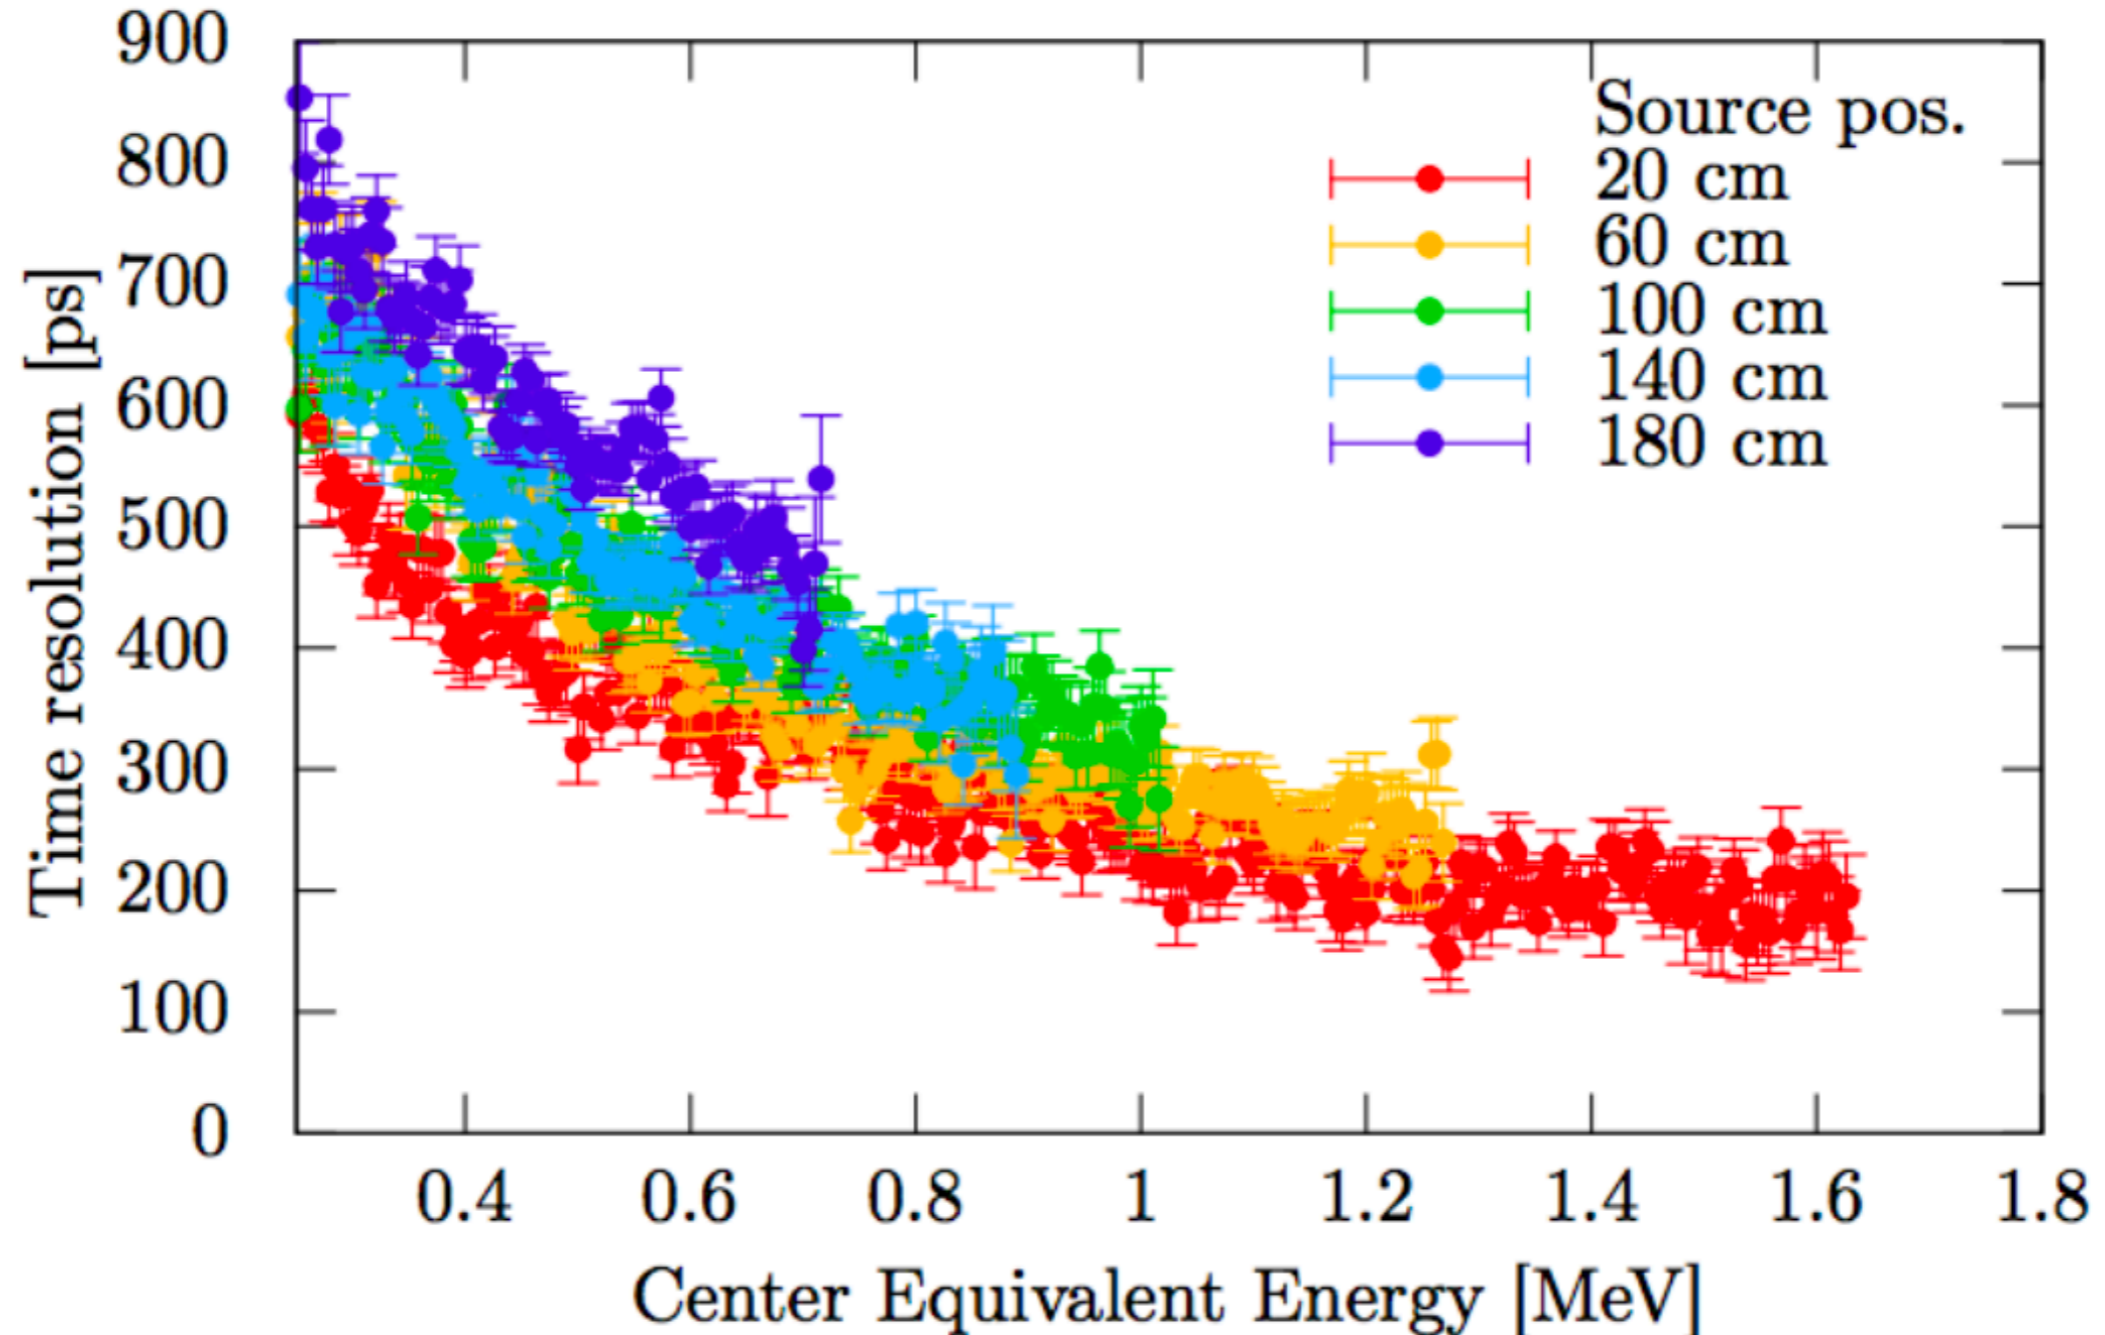

BAND: PMT

Resolution Updates

Efrain Segarra
SRC Meeting
5/3/2017

Setups studied past week

- 7x7 EJ-200 Bar (2m long) with 2" PMTs
- 5x5 EJ-200 Bar (60 cm long) with 1" PMTs
- Monday: added light guides for 7x7 bar w/ 2" PMTs

Last Time

5x5 EJ-200 Bar (2m long) with 2" PMTs

7x7 EJ-200 Bar (2m long) with 2" PMTs

7x7 EJ-200 Bar (2m long) with 2" PMTs

5x5 EJ-200 Bar (2m long) with 2" PMTs

R7724-10, 1750V

7x7 EJ-200 Bar (2m long) with 2" PMTs

5x5 EJ-200 Bar (2m long) with 2" PMTs

R7724-10, 1750V

- Need to finish analysis on 5x5 EJ-200 Bar with R13435 PMT for corresponding comparison plot

5x5 EJ-200 Bar (60cm long) with 1" PMTs

Upcoming

- Will compile report with all settings and resolutions so far
- Monday: attach light guides for 2" PMT to 7x7 EJ-200 bar