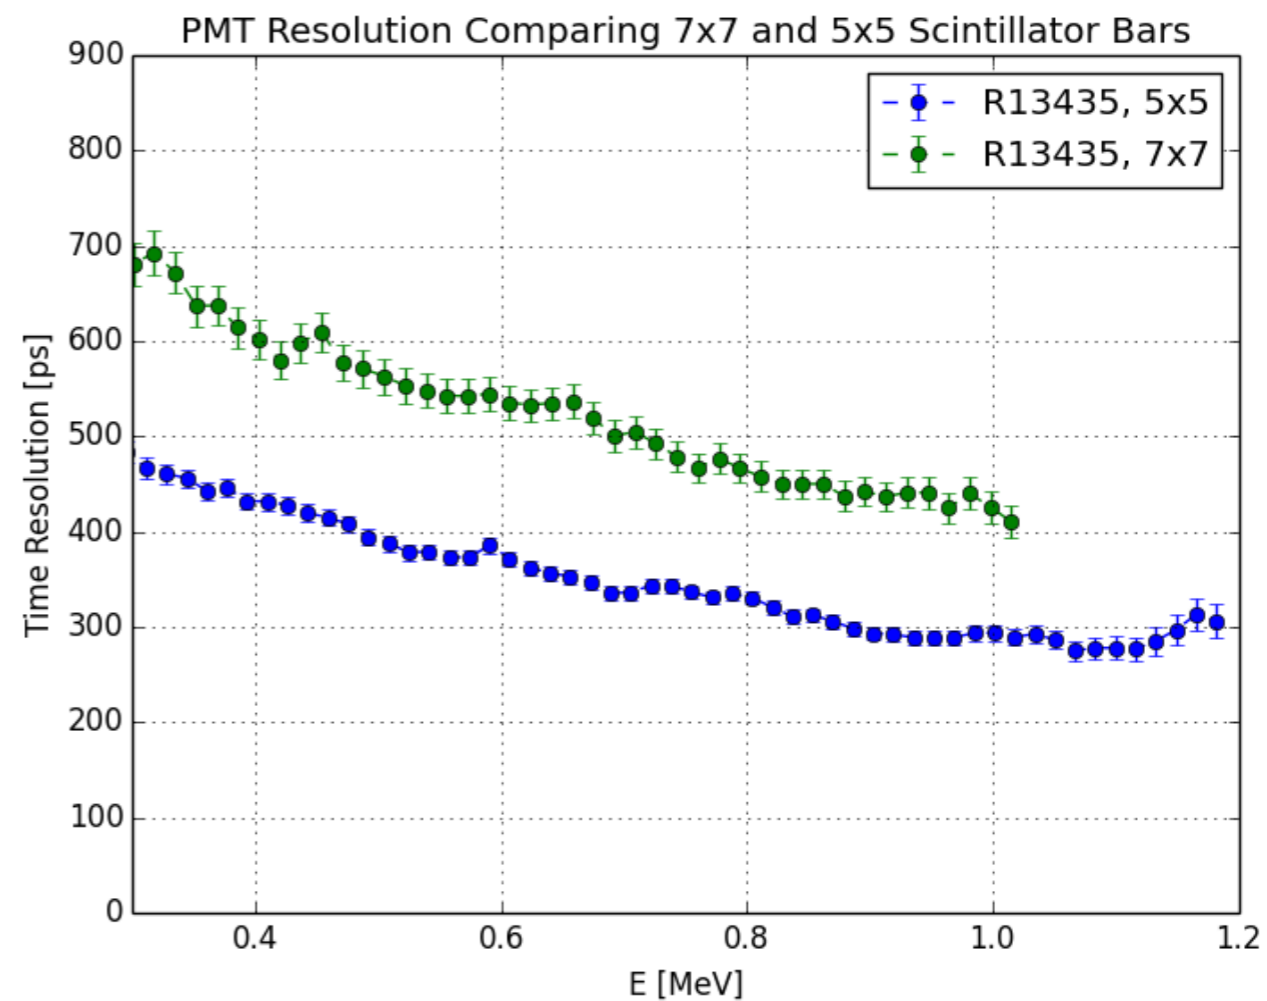

BAND: PMT

Resolution Updates

Efrain Segarra
SRC Meeting
5/3/2017

Setups studied past week

- 7x7 EJ-200 Bar (2m long) with 2" PMTs
- 5x5 EJ-200 Bar (60 cm long) with 1" PMTs
- Monday: added light guides for 7x7 bar w/ 2" PMTs

Last Time

5x5 EJ-200 Bar (2m long) with 2" PMTs

7x7 EJ-200 Bar (2m long) with 2" PMTs

7x7 EJ-200 Bar (2m long) with 2" PMTs

5x5 EJ-200 Bar (2m long) with 2" PMTs

R7724-10, 1750V

7x7 EJ-200 Bar (2m long) with 2" PMTs

5x5 EJ-200 Bar (2m long) with 2" PMTs

R7724-10, 1750V

- Need to finish analysis on 5x5 EJ-200 Bar with R13435 PMT for corresponding comparison plot

5x5 EJ-200 Bar (60cm long) with 1" PMTs

Upcoming

- Will compile report with all settings and resolutions so far
- Monday: attach light guides for 2" PMT to 7x7 EJ-200 bar